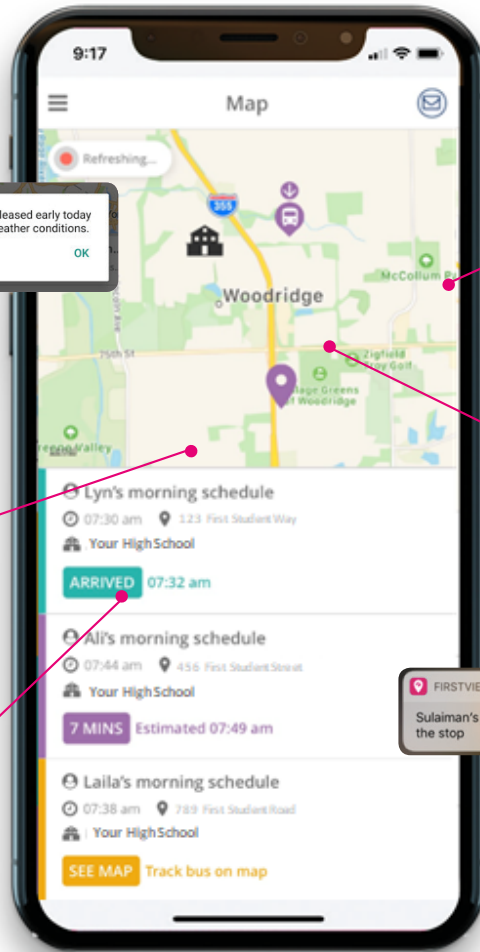

# INTRODUCING A NEW WAY TO TRACK YOUR CHILD'S BUS

## INSTANT NOTIFICATIONS FROM YOUR DISTRICT

From delays to important schedule changes. Stay in the know!

Schools will be released early today due to extreme weather conditions.  
OK

## PARENT SUPPORT

Dedicated support at your fingertips.

## KNOW WHERE THE BUS IS

Check real-time progress with GPS tracking.